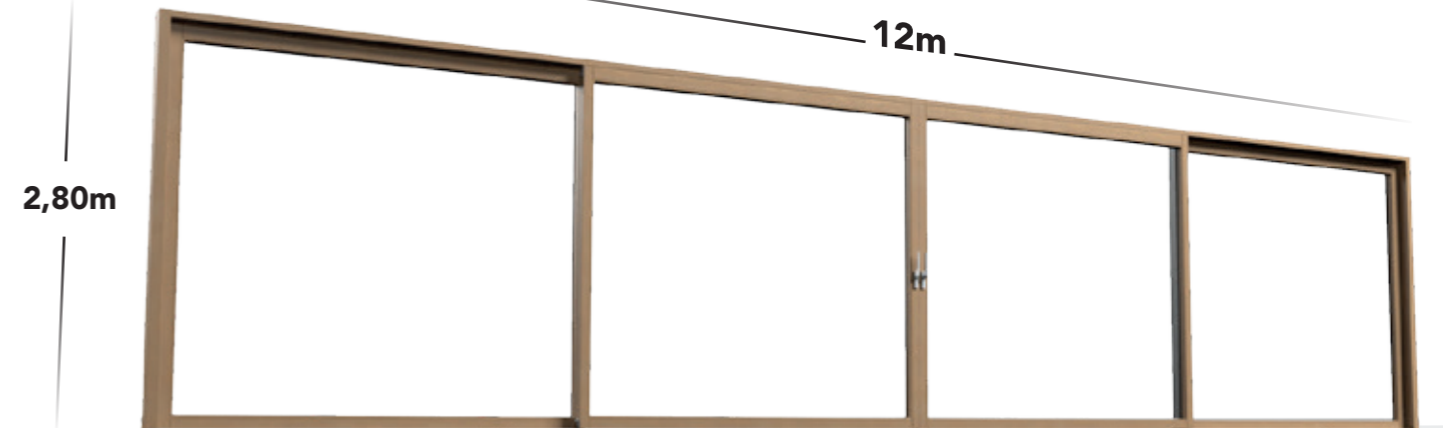

06.

LET ME
INTRODUCE YOU..

POZWÓL, ŻE CI PRZEDSTAWIĘ..

SEE
BEYOND

FAKRO® | **INNOVIEW**

LET ME INTRODUCE YOU..

- + new trend in architecture
- + exceptional design
- + excellent combination of the timber frame and aluminium cladding
- + energy-efficient structure
- + safety of use
- + resistance to extreme weather conditions
- + custom-made solutions
- + perfect match to the building thanks to a wide range of colours
- + new look at living space
- + large-sized windows and doors change the perception of living spaces

SEE
BEYOND

Vertical windows were awarded prestigious „**ICONIC AWARDS 2018: Innovative Architecture - Best of Best**”.

FAKRO HST SKY large-sized doors were awarded the international **Red Dot Design Award 2019**. This is the most prestigious distinction in the field of design awarded since 1955 by Design Zentrum in Germany.

INNOVIEW BRAND NEW LOOK AT LIVING SPACE

FAKRO products are designed to change the concept of the interior and allow the room to be flooded with natural daylight. A home is no longer just about what is inside, its about blending the external environment into the living areas and creating interiors that are brought to life with natural daylight.